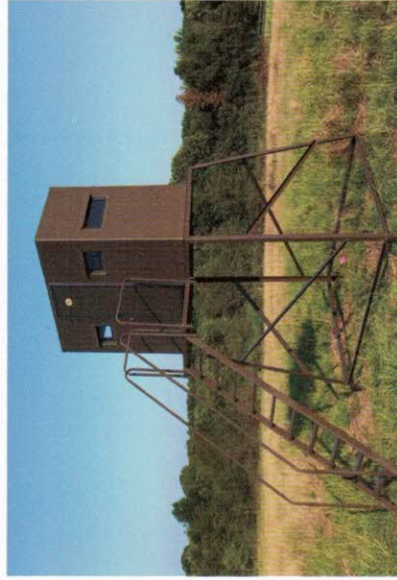

## Our Products

STANDARD - 4x4, 4x6, 5x6, 5x7, 6x6, 6x8, 6x10, 7x10, 8x12  
HIGH ROLLER - 4x6, 5x6, 5x7, 6x6, 6x10, 7x10, 8x12  
HIGH ROLLER 360 - 4x6, 5x6, 5x7, 6x8, 6x10, 7x10, 8x12  
HEAVY GAUGE TOWER, COMPLETE WITH PORCH AND  
DOUBLE HANDRAILS: 4FT, 6FT, 8FT, 12FT  
CUSTOM BLIND SIZES & TOWER HEIGHTS AVAILABLE

PATENTED ECONOMY BLIND ON 4FT TOWER 4x6 GREEN

ARCHERY/RIFLE COMBOS AVAILABLE ALL SIZES  
ARCHERY BLINDS CUSTOM BUILT TO SUIT YOUR HUNTING  
STYLE

SKEET AND LOBBLE HOUSES  
SUBTERRAIN BLINDS  
DUCK BLINDS  
COMMUNICATION AND GUARD BUILDINGS  
BATH HOUSES  
DOG BOXES, AND MORE.....

STANDARD FRONT VIEW IN GREEN 4x6

STANDARD REAR VIEW IN GREEN 4x6

HIGH ROLLER FRONT VIEW IN GREEN 5x7

HIGH ROLLER REAR VIEW IN GREEN 5x7

HIGH ROLLER 360 FRONT VIEW IN CAMO 7x10

HIGH ROLLER 360 REAR VIEW IN CAMO 5x7